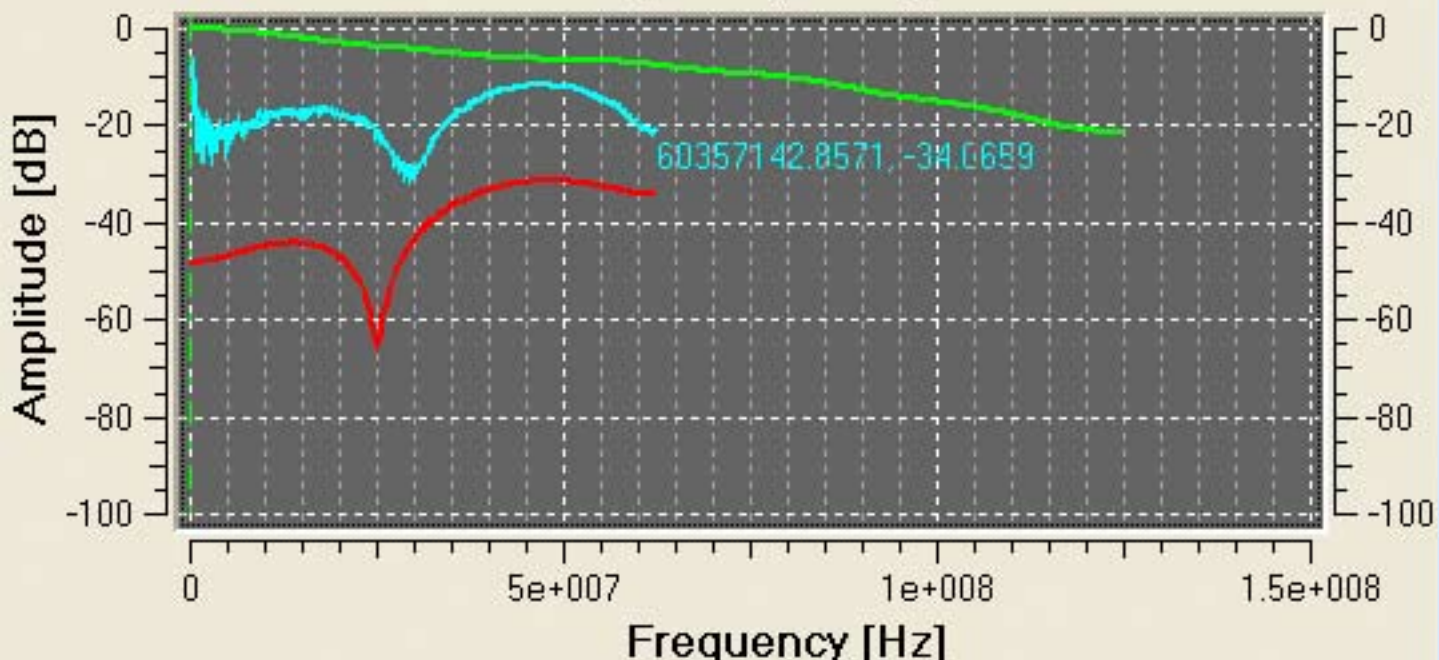

Cable Frequency Response

- NEXT Response - Echo Response - Channel Response

Cursor Pos: Press left mouse button in plot region